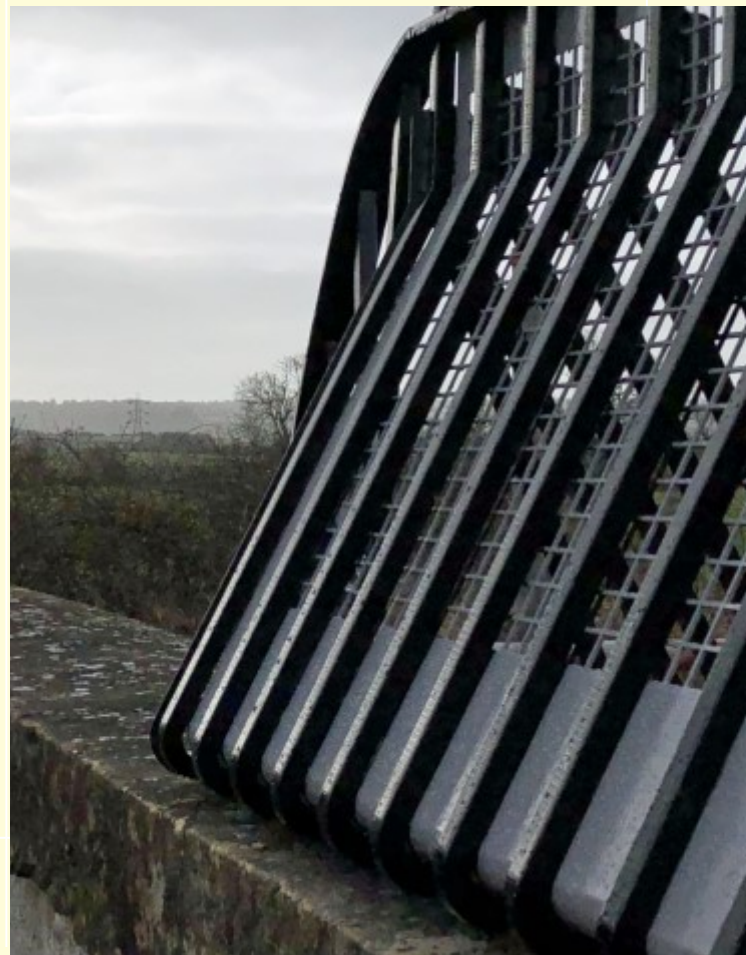

Fain Redfern